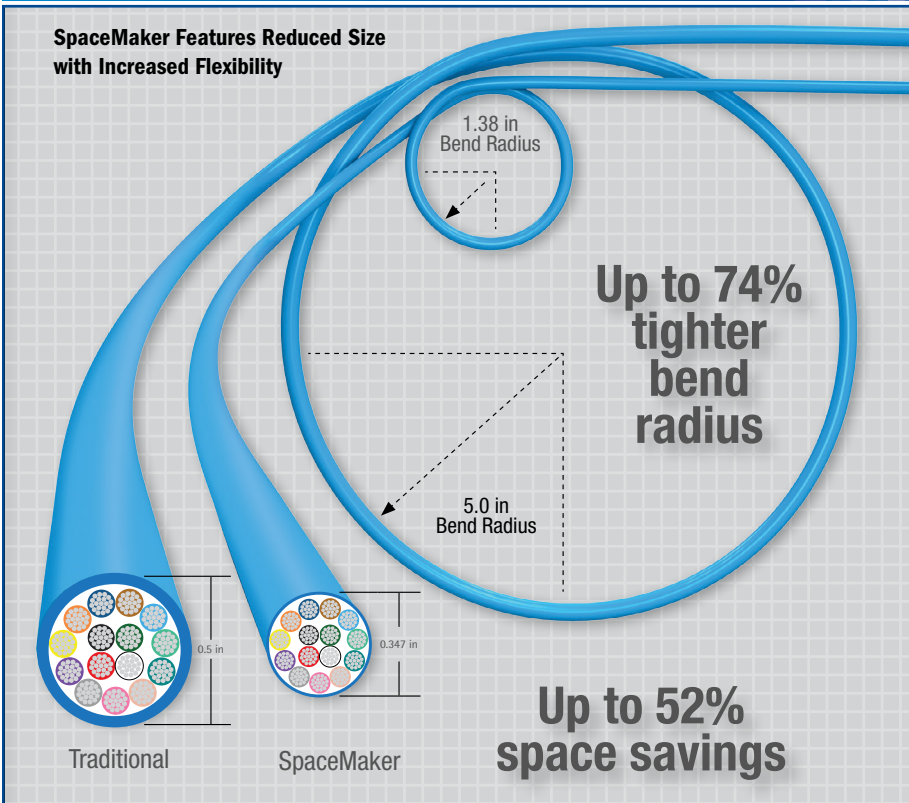

# SpaceMaker™ Series

Compact & Flexible Electronic Cables by Belden

**SpaceMaker Features Reduced Size  
with Increased Flexibility**

**Be certain.  
Belden.**

**Connect machines and devices in space constrained, harsh industrial settings with Belden's new SpaceMaker™ series of electronic cables.**