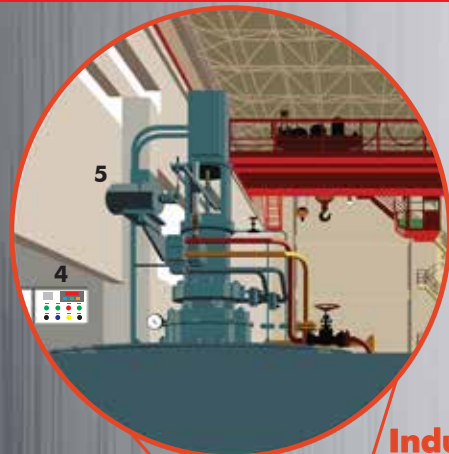

ENERGY PRODUCT SCOPE - CANADA

1. ASC & ACSR / Bare Al & Al Alloy

Utility

2. ACSR