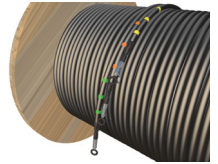

Pre-Installed Pulling Heads

Whether 600V or medium voltage, WireXpress can install pulling heads prior to shipment.

- Eliminates onsite labor for installing heads
- Reduces material to order, receive and unpack
- Minimizes the need for tooling
- Provides more security and heads

- Multiple cable runs on ONE reel
- Faster cable installation
- Decrease labor cost
- Increase labor output

Applicable Cables

- Medium-voltage cables
- Building wire
- Solar PV cables
- THHN/XHHW wire

Layering Solution

WireXpress' layering solution reduces the number of reels at the jobsite by layering multiple circuit lengths on the same reel.

- Reduces reels to order, unload, store, find, transport and set up for pulls
- Minimizes labor to move reels to the pull site, cutting costs and improving safety
- Decreases waste and reel disposal costs
- Reduces unproductive labor

Applicable Cables

- Medium-voltage cables
- Building wire
- DLO cables
- THHN/XHHW Wire

SPEEDPULL®

SPEEDPULL reels bundle multiple, numbered circuit conductors to allow for a single pull.

- Reduces material scrap
- Allows for easy breakouts
- Makes identification and termination easy
- Provides easy estimating for length verification
- Simplifies material management at the jobsite